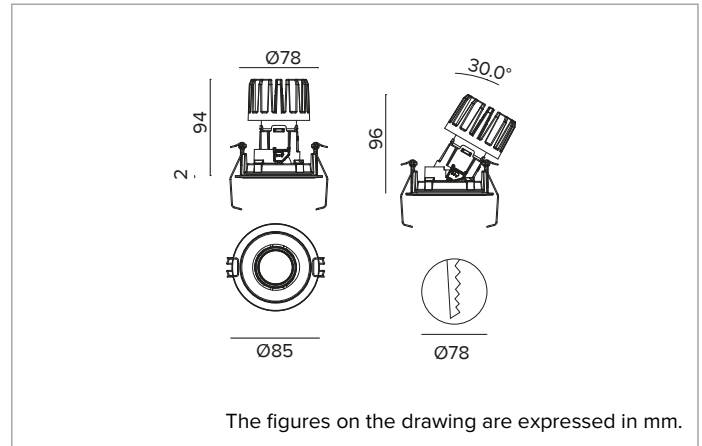

1T8832EL | CCTEVO ARCHITECTURAL 78

Adjustable recessed LED projector in a trim version

		3500K	H(m)	D(m)	Emax(lx)
		Ra90		27°	
		Fixture Power	13W	1	0.48
		Source Flux	1669lm	2	0.95
		Fixture Flux	1192lm	3	1.43
		Efficacy	91lm/W	4	1.91
TS1342	Imax=2835cd/klm	Imax	4731cd	5	2.38

Optic: REFLECTOR

Beam angles: FL

Optical efficiency: 71%

Fixture flux: 1192lm

Luminous efficacy: 91lm/W

Photobiological safety: Compliant with RG1 low risk group

MECHANICAL CHARACTERISTICS

Moulded black plastic optic holder and die-cast aluminium heat sink in black color. Black colour cover. The optical unit can be adjusted up to 30° on the vertical plane with a mechanical beam locking system (with access from the false ceiling), and 358° on the horizontal plane. Trim version with an integrated black ring.

Colour and finish: Deep black

Weight: 0.35Kg

Version: TRIM

Degree of protection: IP20 for recessed part

Degree of protection: IP40 for exposed part

ELECTRICAL CHARACTERISTICS

Integrated electronic ON-OFF driver.